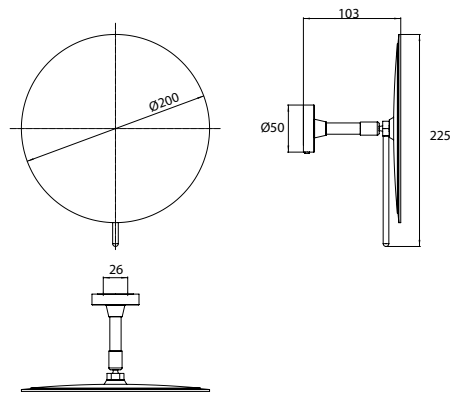

wall mirror, 1-arm, 3-times, round, Ø 200 mm chrome

Art.No.1094 001 38