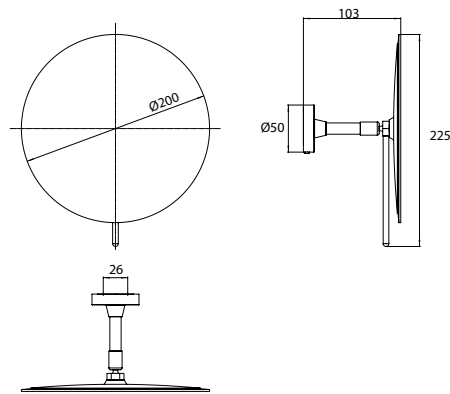

wall mirror, 1-arm, 3-times, round, Ø 200 mm black

Art.No.1094 133 38