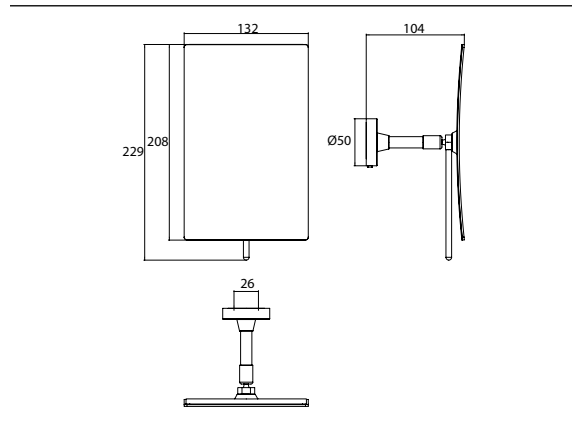

stick on mirror chrome

Art.No.1094 001 37

one arm, square, 132 x 208 mm, 3 magnifying glass, with emco glue system