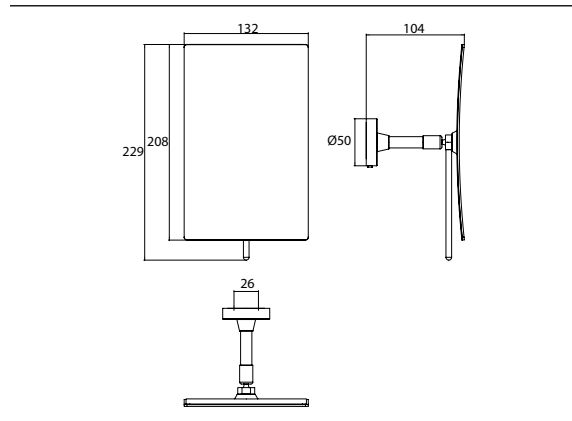

stick on mirror black

Art.No.1094 133 37

one arm, square, 132 x 208 mm, 3 magnifying glass, with emco glue system