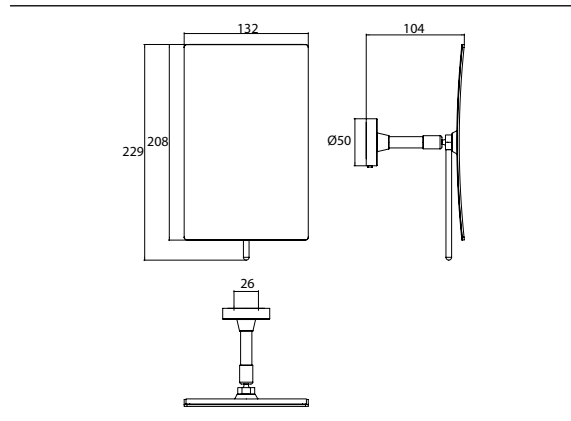

stick on mirror white

Art.No.1094 139 37

one arm, square, 132 x 208 mm, 3 magnifying glass, with emco glue system