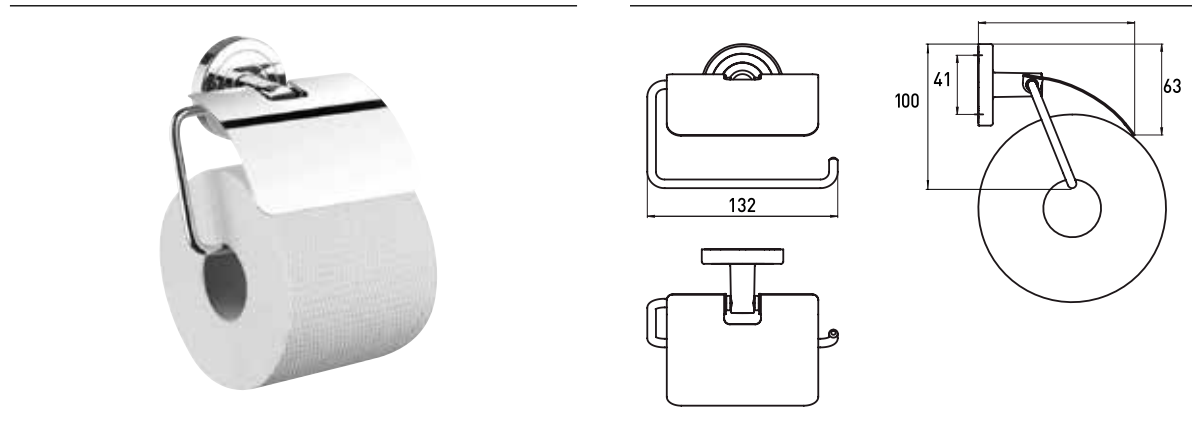

Paper holder with cover chrome

Art.No.0700 001 00