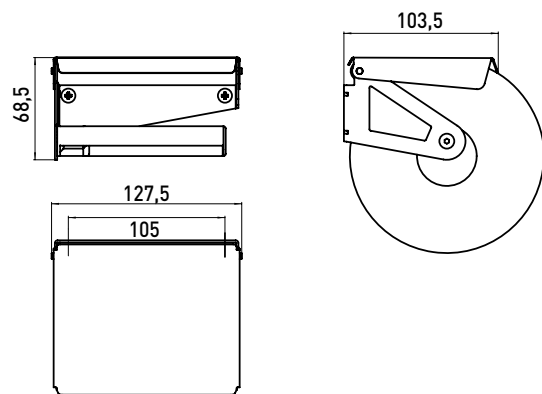

Paper holder with cover chrome

Art.No.0700 001 01

and roll