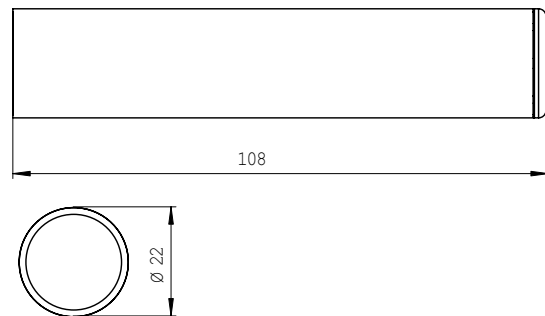

Spare paper holder chrome

Art.No.0705 001 00