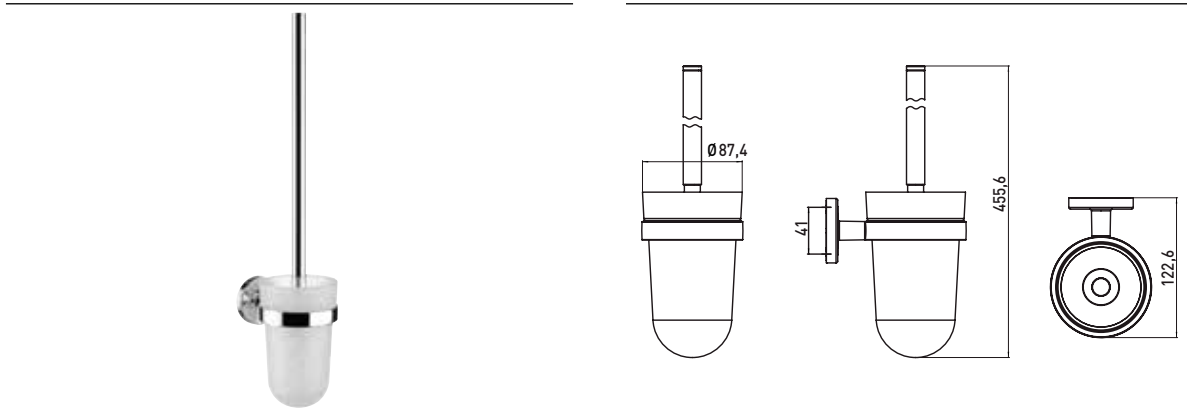

Toilet brush holder, bowl of satin crystal, brush grip chrome, wall mounted chrome

Art.No.0715 001 00