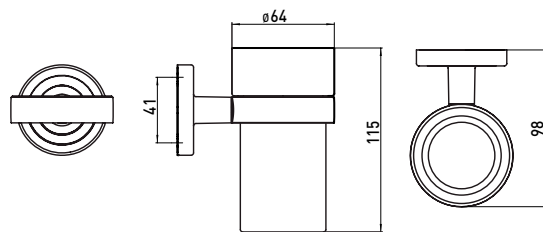

Glass holder chrome

Art.No.0720 001 00

crystal glass, clear