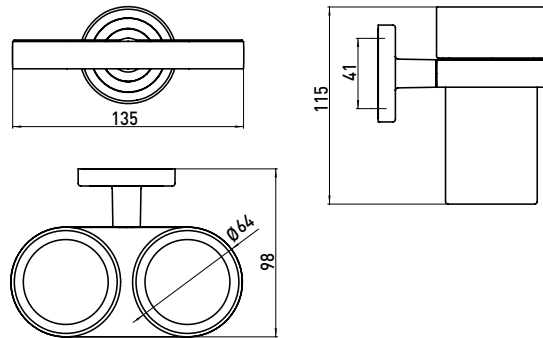

Double glass holder glasses crystal glass clear chrome

Art.No.0725 001 00