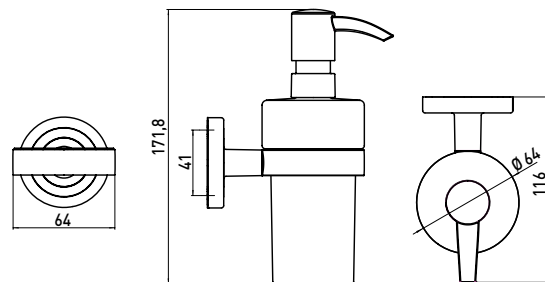

Liquid soap dispenser chrome

Art.No.0721 001 01

Container crystal clear, pump unit plastic, 130 ml