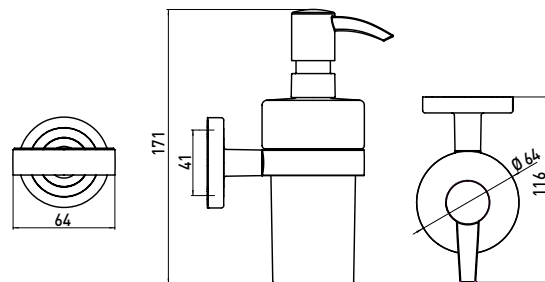

Liquid soap dispenser chrome

Art.No.0721 001 02

Container of white plastic, pump unit plastic, 245 ml