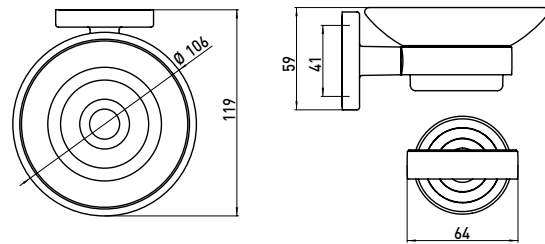

Soap holder, crystal glass, clear chrome

Art.No.0730 001 00