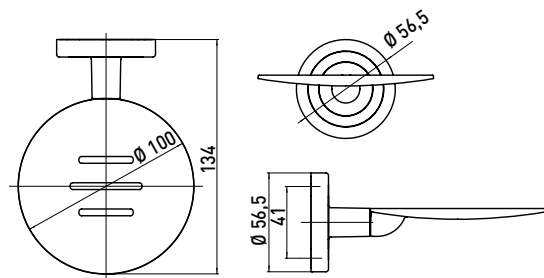

Soap holder, theft protected, metal plate chrome

Art.No.0730 001 02