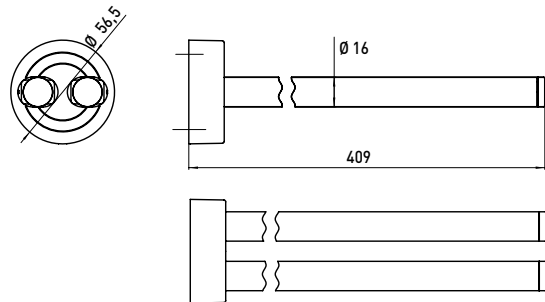

Towel holder, 410 mm chrome

Art.No.0750 001 41

turnable