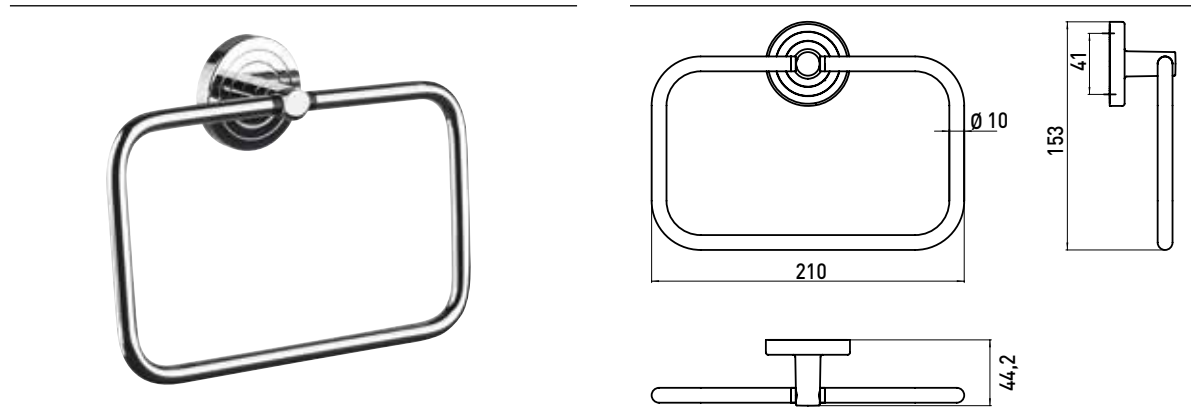

Towel ring, adjustable chrome

Art.No.0755 001 00