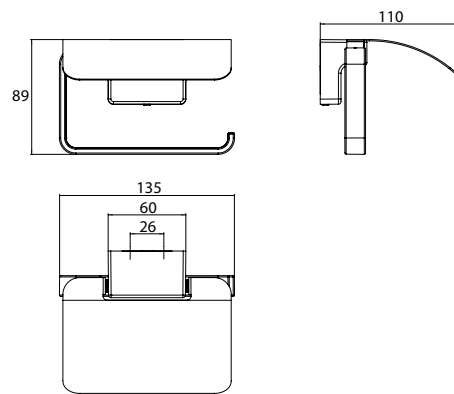

Paper holder with cover chrome

Art.No.3200 001 00