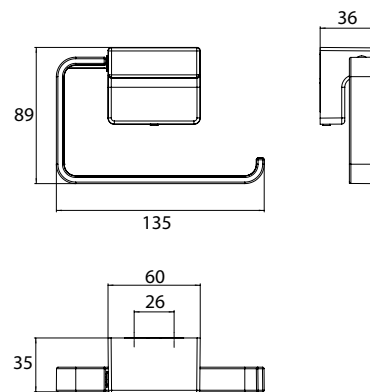

Paper holder without cover chrome

Art.No.3200 001 01