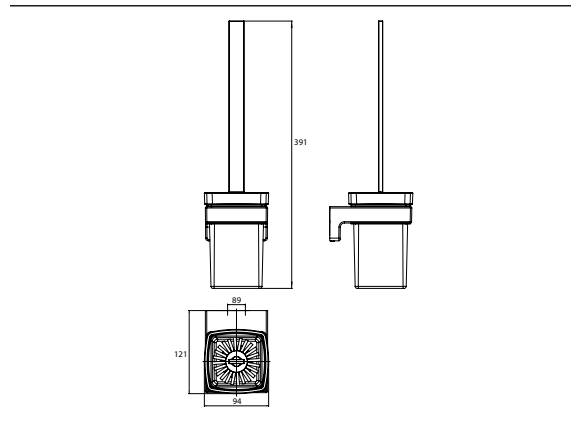

Toilet brush holdersatin crystal glass, wall-mounted chrome

Art.No.3215 001 00