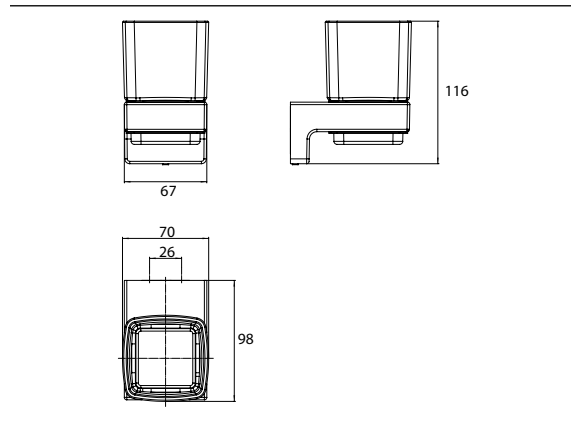

Glass holder, satin crystal chrome

Art.No.3220 001 00

wall mounted