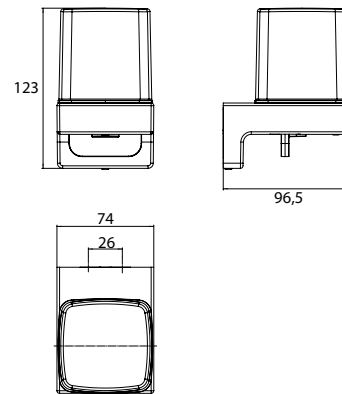

Liquid soap dispenser chrome

Art.No.3221 001 00

with satin crystal cup, Capacity: approx. 155 ml