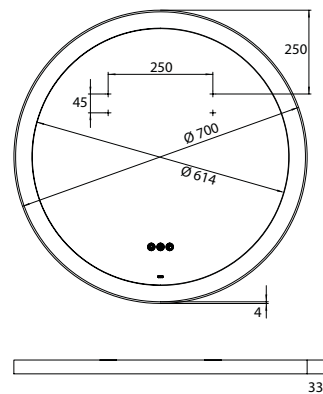

LED-illuminated mirror Round, Ø 700 mm white

Art.No.4413 007 07

Mirror surface, metal frame in white with internal surrounding LED lighting. Light control (on/off, brightness, light colour) via three touch sensors integrated in the mirror surface.