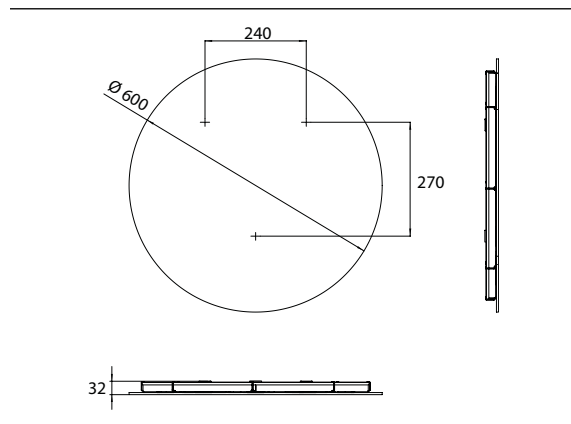

LED-illuminated mirror Pure, Ø 600 mm mirror

Art.No.4411 006 06

Mirror surface without matting, with room control