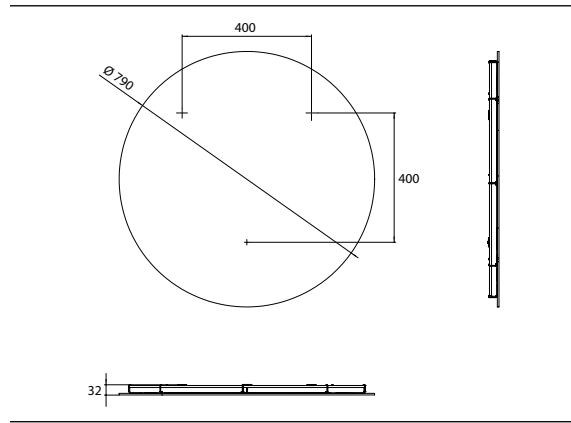

LED-illuminated mirror Pure, Ø 790 mm mirror

Art.No.4411 008 08

Mirror surface without matting, with room control