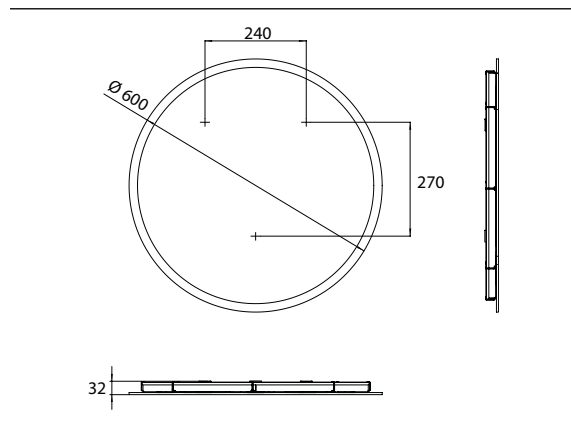

LED-illuminated mirror Pure +, Ø 600 mm mirror

Art.No.4411 106 06

with surrounding matting of the mirror surface and room control