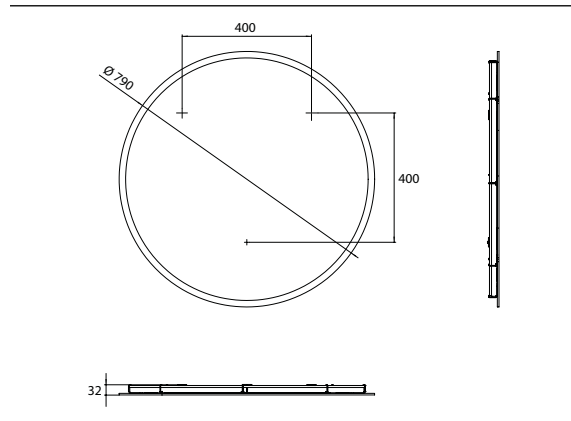

LED-illuminated mirror Pure +, Ø 790 mm mirror

Art.No.4411 108 08

with surrounding matting of the mirror surface and room control