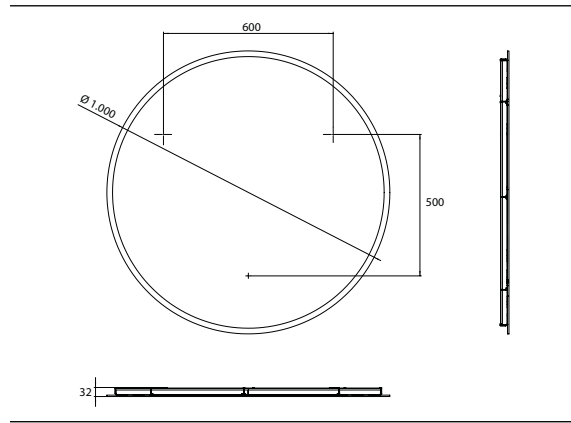

LED-illuminated mirror Pure +, Ø 1.000 mm mirror

Art.No.4411 110 10

with surrounding matting of the mirror surface and room control