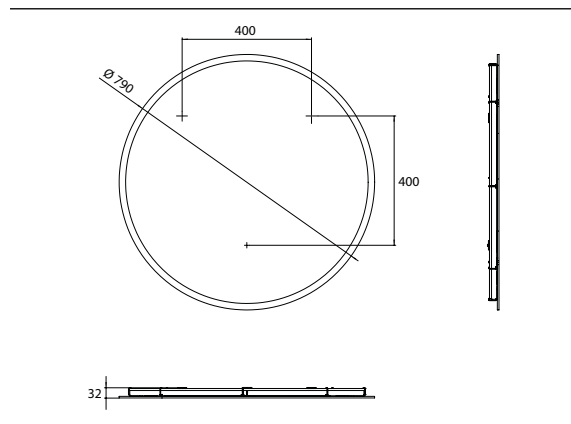

LED-illuminated mirror Pure +, Ø 790 mm, with heating area mirror

Art.No.4411 208 08

with surrounding matting of the mirror surface and room control