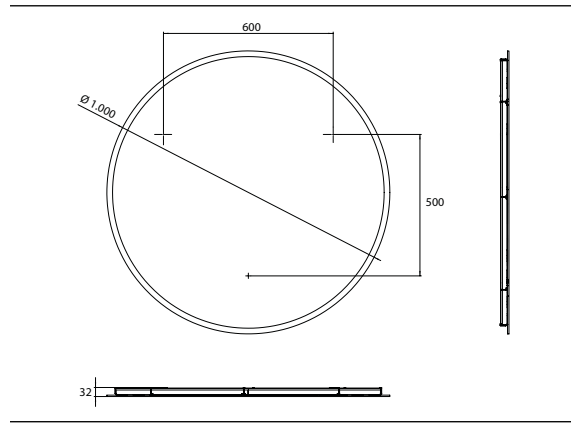

LED-illuminated mirror Pure +, Ø 1.000 mm, with heating area mirror

Art.No.4411 210 10

with surrounding matting of the mirror surface and room control