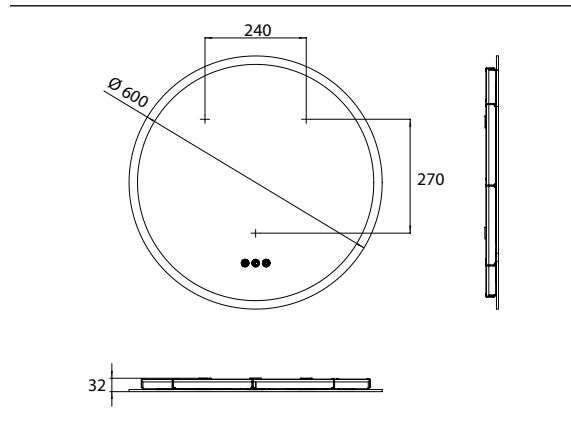

LED-illuminated mirror Pure ++, Ø 600 mm mirror

Art.No.4411 306 06

with surrounding matting of the mirror surface and light control via three touch sensors (on/off, brightness, light colour)