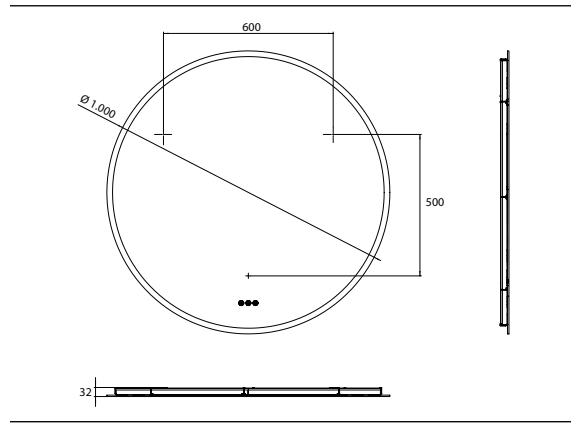

LED-illuminated mirror Pure ++, Ø 1.000 mm mirror

Art.No.4411 310 10

with surrounding matting of the mirror surface and light control via three touch sensors (on/off, brightness, light colour)