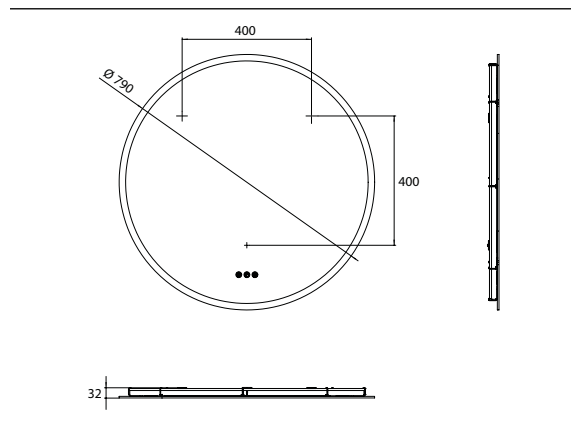

LED-illuminated mirror Pure ++, Ø 790 mm, with heating area mirror

Art.No.4411 408 08

with surrounding matting of the mirror surface and light control via three touch sensors (on/off, brightness, light colour)