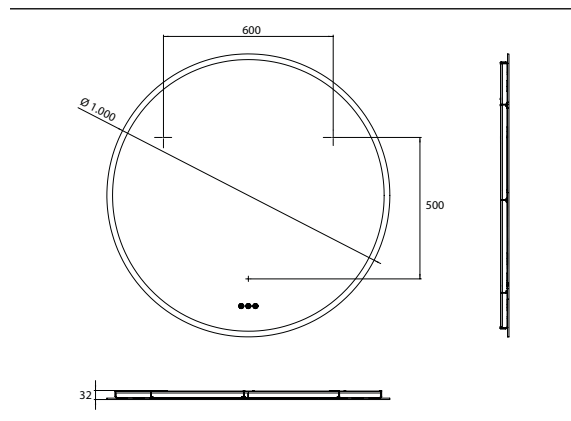

LED-illuminated mirror Pure ++, Ø 1.000 mm, with heating area mirror

Art.No.4411 410 10

with surrounding matting of the mirror surface and light control via three touch sensors (on/off, brightness, light colour)