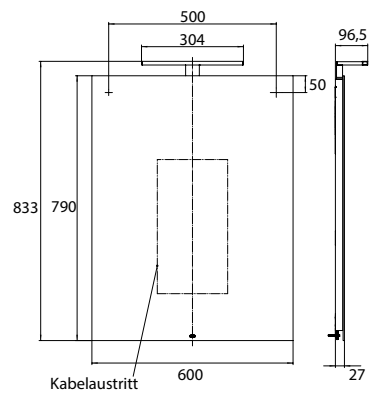

LED-illuminated mirror Mee, 600 x 790 mm mirror

Art.No.4496 000 02