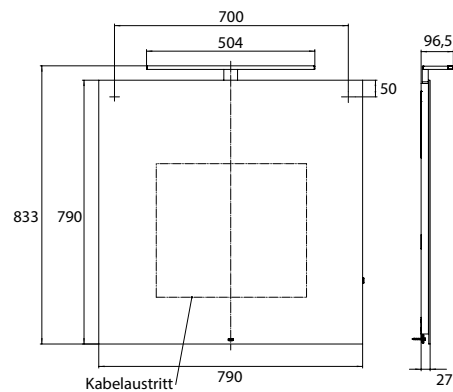

LED-illuminated mirror Mee, 790 x 790 mm mirror

Art.No.4496 000 03

ca. 4.000 K, with sensor switch (on/ off), IP 44