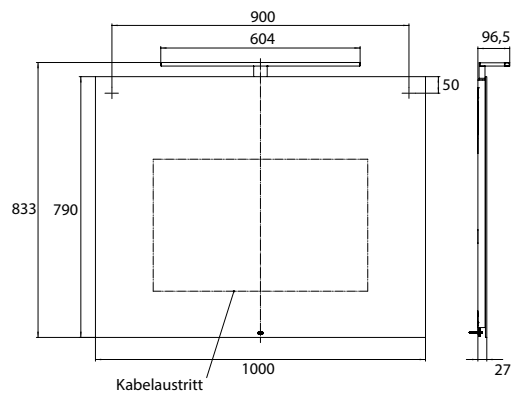

LED-illuminated mirror Mee, 1000 x 790 mm mirror

Art.No.4496 000 04

ca. 4.000 K, with sensor switch (on/ off), IP 44