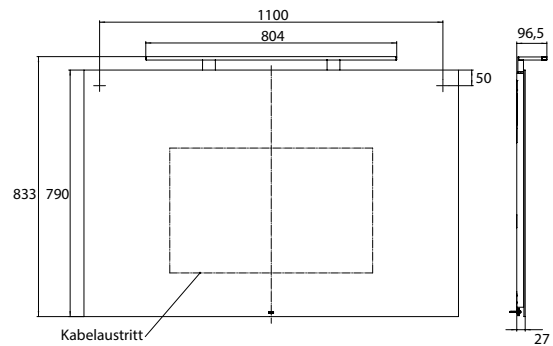

LED-illuminated mirror Mee, 1200 x 790 mm mirror

Art.No.4496 000 05

ca. 4.000 K, with sensor switch (on/ off), IP 44