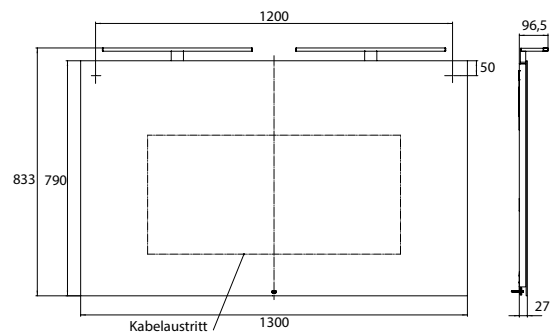

LED-illuminated mirror Mee, 1300 x 790 mm mirror

Art.No.4496 000 06

ca. 4.000 K, with sensor switch (on/ off), IP 44