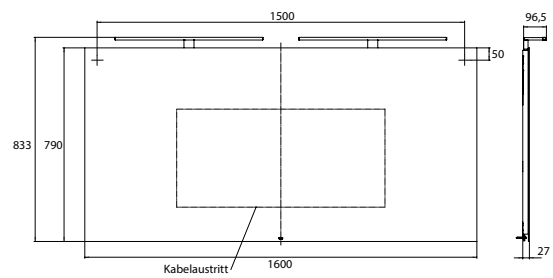

LED-illuminated mirror Mee, 1600 x 790 mm mirror

Art.No.4496 000 07

ca. 4.000 K, with sensor switch (on/ off), IP 44