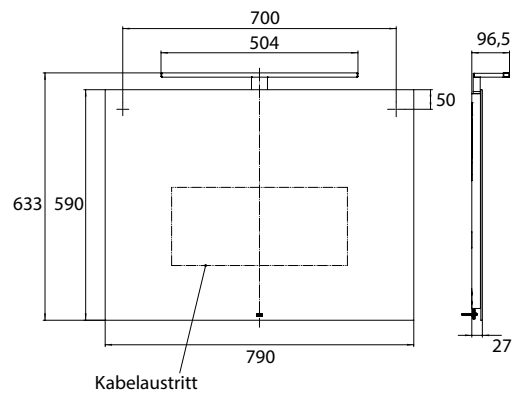

LED-illuminated mirror Mee, 790 x 590 mm mirror

Art.No.4496 000 08

ca. 4.000 K, with sensor switch (on/ off), IP 44