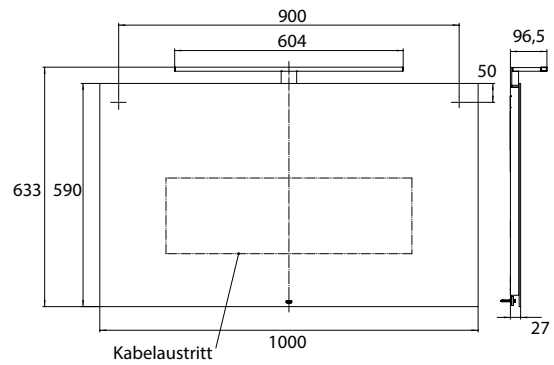

LED-illuminated mirror Mee, 1000 x 590 mm mirror

Art.No.4496 000 09

ca. 4.000 K, with sensor switch (on/ off), IP 44