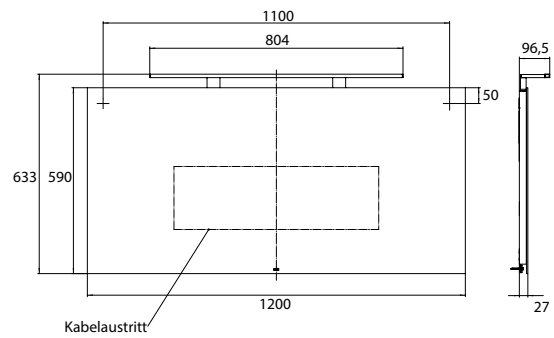

LED-illuminated mirror Mee, 1200 x 590 mm mirror

Art.No.4496 000 10

ca. 4.000 K, with sensor switch (on/ off), IP 44