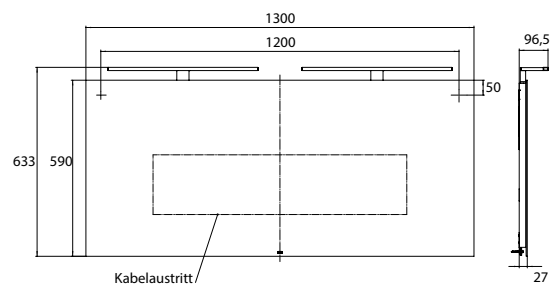

LED-illuminated mirror Mee, 1300 x 590 mm mirror

Art.No.4496 000 11

ca. 4.000 K, with sensor switch (on/ off), IP 44