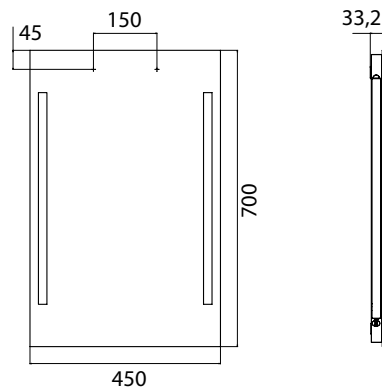

Illuminated mirror Premium, 450 x 700 mm mirror

Art.No.4496 000 70

without switch, LED (ca. 4.000 K)