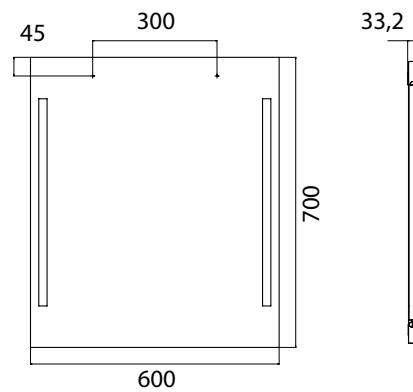

Illuminated mirror Premium, 600 x 700 mm mirror

Art.No.4496 000 71

without switch, LED (ca. 4.000 K)