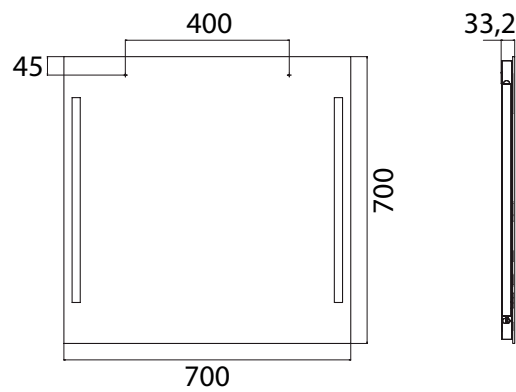

Illuminated mirror Premium, 700 x 700 mm mirror

Art.No.4496 000 72

without switch, LED (ca. 4.000 K)