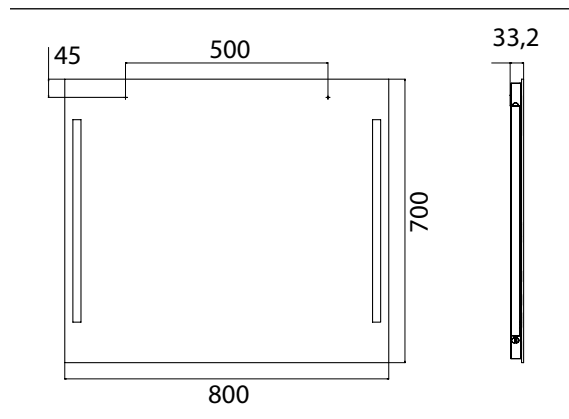

Illuminated mirror Premium, 800 x 700 mm mirror

Art.No.4496 000 73

without switch, LED (ca. 4.000 K)