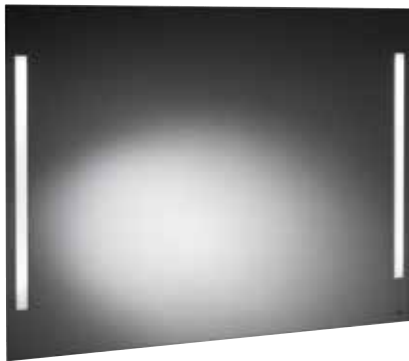

Illuminated mirror Premium, 1.000 x 700 mm mirror

Art.No.4496 000 74

without switch, LED (ca. 4.000 K)