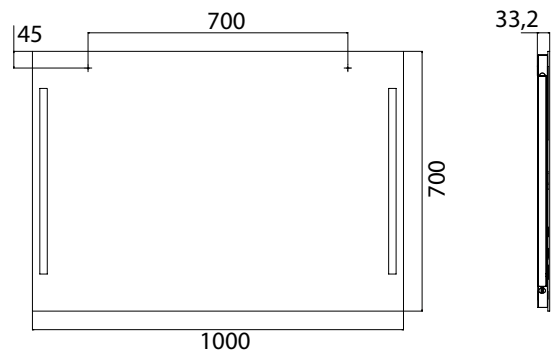

Illuminated mirror Premium, 1.000 x 700 mm mirror

Art.No.4496 000 74

without switch, LED (ca. 4.000 K)