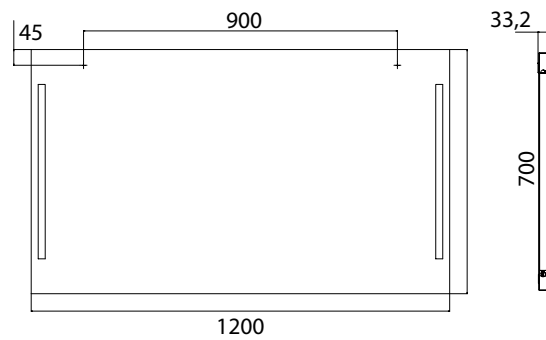

Illuminated mirror Premium, 1.200 x 700 mm mirror

Art.No.4496 000 75

without switch, LED (ca. 4.000 K)